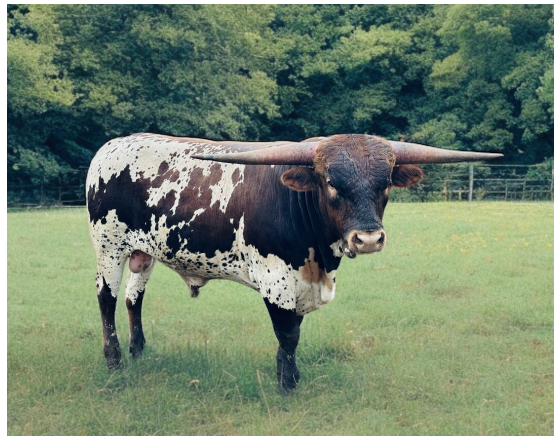

M7 Coach Dani

Date of Birth: 10/02/2022
Breeder: M7 Longhorns
Owner:

Courtesy of M7 Longhorns

M7 Coach Dani

DANI BOY LM

Pacific Starry Sky

TCC Rio's Voomerific

TCC DANI

SANTEE CHEX

Pacific Robbie

103 TCC RIO CANE

004 TCC VA VOOM

ICON OF RM

3S DANICA

COWBOY CHEX

BL Awesome Blossum