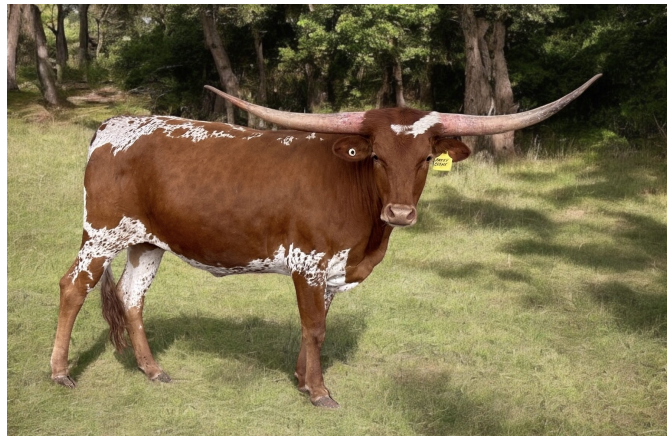

PATSY CLINE

Date of Birth: 06/10/2022
Registration 1: 290533
Breeder: New Age Cattle Co
Owner: M7 Longhorns

Courtesy of M7 Longhorns

When you are looking for the perfect foundation female to increase the value of your herd you look for heifers like this one. Her dam the great DRAGONESS that is closing in on 96" T2T, her grandam the beautiful tri-colored DRAGON LADY bought by Hudson Longhorns would've easily made 100" T2T. RECKON SO bringing in the 101" T2T BL RIO CATCHIT. Her sire one of the most exciting young outcross bulls in the breed, TEXACO owned by