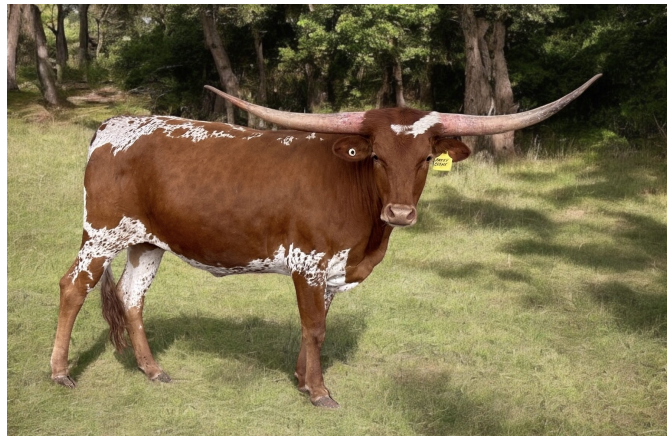

# PATSY CLINE

**Date of Birth:** 06/10/2022  
**Registration 1:** 290533  
**Breeder:** New Age Cattle Co  
**Owner:** M7 Longhorns

Courtesy of M7 Longhorns

When you are looking for the perfect foundation female to increase the value of your herd you look for heifers like this one. Her dam the great DRAGONESS that is closing in on 96" T2T, her grandam the beautiful tri-colored DRAGON LADY bought by Hudson Longhorns would've easily made 100" T2T. RECKON SO bringing in the 101" T2T BL RIO CATCHIT. Her sire one of the most exciting young outcross bulls in the breed, TEXACO owned by