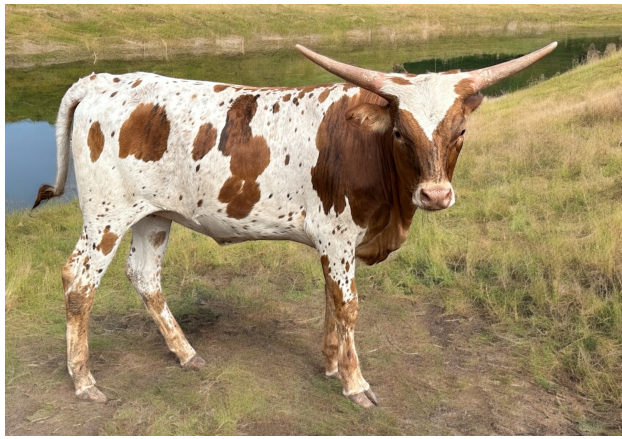

M7 Cherry Caliber

Date of Birth: 08/02/2023
Breeder: Tallgrass Cattle Co
Owner: M7 Longhorns

Courtesy of M7 Longhorns

M7 Cherry Caliber

Falcon

TCC Awesome Girl

COWBOY TUFF CHEX

ALLENS DARK CHERRY 193

TCC GUNSMOKE

Trophy Saddle

COWBOY CHEX

BL RIO CATCHIT

DARK STAR CHEX

SR DIXIE CHERRY

703 RHF SHARP SHOOTER

55 KC HERSHEY'S KISS