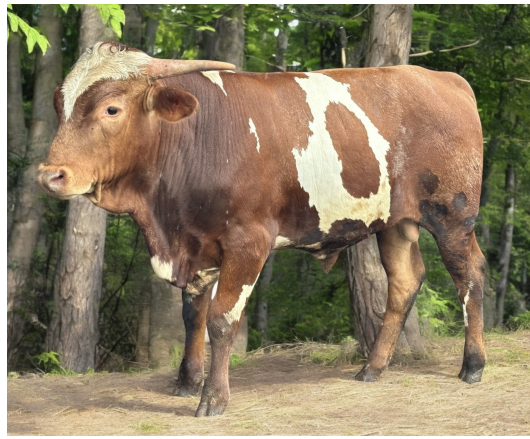

# M7 EI Touchdown

**Date of Birth:** 11/30/2023  
**Breeder:** M7 Longhorns  
**Owner:** M7 Longhorns

Courtesy of M7 Longhorns

Most powerful genetic bull we've bred. 107" Cowboy Tuff, Tempter, Texana Van Horne, 115.25" 3S Danica, 103" 3S Touchdown Tari, 100" TCC Dani, Field of Pearls, BL Rio Catchit, ECR True to Tradition, BCR Tari True, Delta Van Horne.

M7 EI Touchdown

DANI BOY LM

BCR True Heart 910

TCC Rio's Voomerific

TCC DANI

VAN HORNE TEXA (21)

BCR TARI TRUE 647

103 TCC RIO CANE

004 TCC VA VOOM

ICON OF RM

3S DANICA

TEMPTER

TEXANA VAN HORNE

COWBOY TUFF CHEX

ECR TRUE TO TRADITION

<http://www.hiredhandsoftware.com>