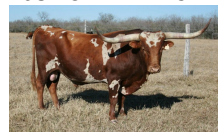

JULIO VIXEN ECR