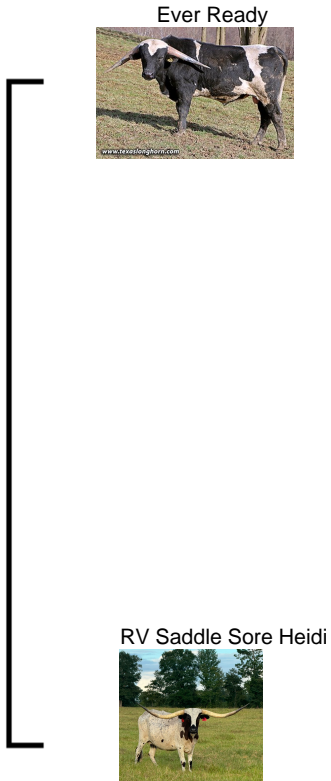

MY SADDLE IS READY 777

Date of Birth: 06/05/2024
Registration 1: 294333
Breeder: New Age Cattle Co
Owner: M7 Longhorns

Courtesy of New Age Cattle Co

She is out of a beautiful Saddlehorn daughter, Saddle Sore Heidi, who is a sister to the \$130,000 Saddle Jewel cow. Her sire is Ever Ready who is the beautiful black and white and white and white swoop horn Rural Safari son, out of the beautiful Timeline daughter Time Enough. The pedigree doesn't get much stronger!

MY SADDLE IS READY 777

Ever Ready

RV Saddle Sore Heidi

JH RURAL SAFARI SON

Time Enough

Saddlehorn

RV Heidi Ann

JH RURALY SCREWED