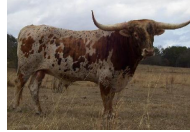

M7 Casino's Charm

Date of Birth: 06/01/2024
Breeder: M7 Longhorns
Owner: M7 Longhorns

Courtesy of M7 Longhorns

Genetic full sister to HL GAMBLING GABBY

M7 Casino's Charm

Concealed Weapon

Sharp Shooter 542

HORSESHOE J EXAMPLE

FEY'S RIO CASINO

CASINO'S WILD CARD

BW Demanding Woman

PEACEMAKER 44

Horseshoe J Charm

BL Coach's Desperado

Dixie Charlene

JP RIO GRANDE