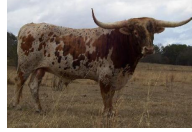

M7 Casino's Charm

Date of Birth: 06/01/2024
Breeder: M7 Longhorns
Owner: M7 Longhorns

Courtesy of M7 Longhorns

Genetic full sister to HL GAMBLING GABBY

M7 Casino's Charm

Concealed Weapon

CASINO'S WILD CARD

Sharp Shooter 542

HORSESHOE J EXAMPLE

FEY'S RIO CASINO

BW Demanding Woman

PEACEMAKER 44

Horseshoe J Charm

BL Coach's Desperado

Dixie Charlene

JP RIO GRANDE