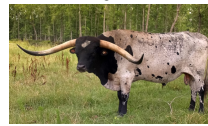

# M7 Important Lily

Date of Birth: 06/06/2024  
Breeder: M7 Longhorns  
Owner: M7 Longhorns

Courtesy of M7 Longhorns

M7 Important Lily

HL Heads Up

WF PAINTED LILY 333

401K

HL Tuff's Stardom