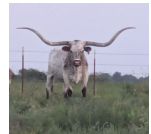

# M7 Important Lily

Date of Birth: 06/06/2024  
Breeder: M7 Longhorns  
Owner: M7 Longhorns

Courtesy of M7 Longhorns

M7 Important Lily

HL Heads Up

WF PAINTED LILY 333

401K

HL Tuff's Stardom

TEMPTER

Westfarms I'm the Katz

DRAG IRON

HORSESHOE J IMPORTANT

COWBOY TUFF CHEX

WS SUN STAR

TEMPTATION'S THE ACE

Field Of Pearls