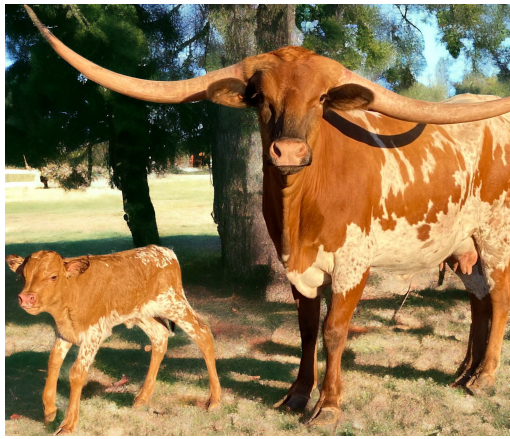

Iron Blade

Date of Birth:
Breeder:
Owner:

09/28/2024
M7 Longhorns
M7 Longhorns

Courtesy of M7 Longhorns

Iron Blade

M7 Grate Iron

M7 Feisty Misty

BWANA CHEX