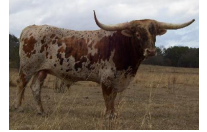

## RC CRYSTAL LITE

**Date of Birth:** 05/10/2016  
**Registration 1:** CTI302756  
**Sale Price:** \$10,000.00  
**Breeder:** ROBERT LARSON  
**Owner:** M7 Longhorns

Courtesy of Gilliland Ranch

'HUB 20 GAUGE DAUGHTER OUT OF THE 90" TTT LR DAYDREAMER. FULL SISTER TO RC EVER CLEAR AND RC CLEAR AS DAY WHO BOTH WILL TOP 90" TTT . CLEAR AS DAY SOLD FOR \$135,000 AT THE 2022 LEGACY SALE. PRODUCTION GENETICS ARE HERE. 8.5 M CONFIRMED BRED TO GOLD MAXIM (GOLDMINE X CASANOVAS MAXIM) FOR A NOVEMBER CALF.

TTT: 76.0000 on 05/18/2023

RC CRYSTAL LITE

Hubbells 20 Gauge

LR Daydreamer

Concealed Weapon

HUBBELLS RIO GLORY

JP RIO GRANDE

LR AUTUMN DAYDREAM

Sharp Shooter 542

HORSESHOE J EXAMPLE

JP RIO GRANDE

HUBBELLS MORNING GLORY

J.R. GRAND SLAM

TX W Lucky Lady

HABANERO

Crown's Royal Darling